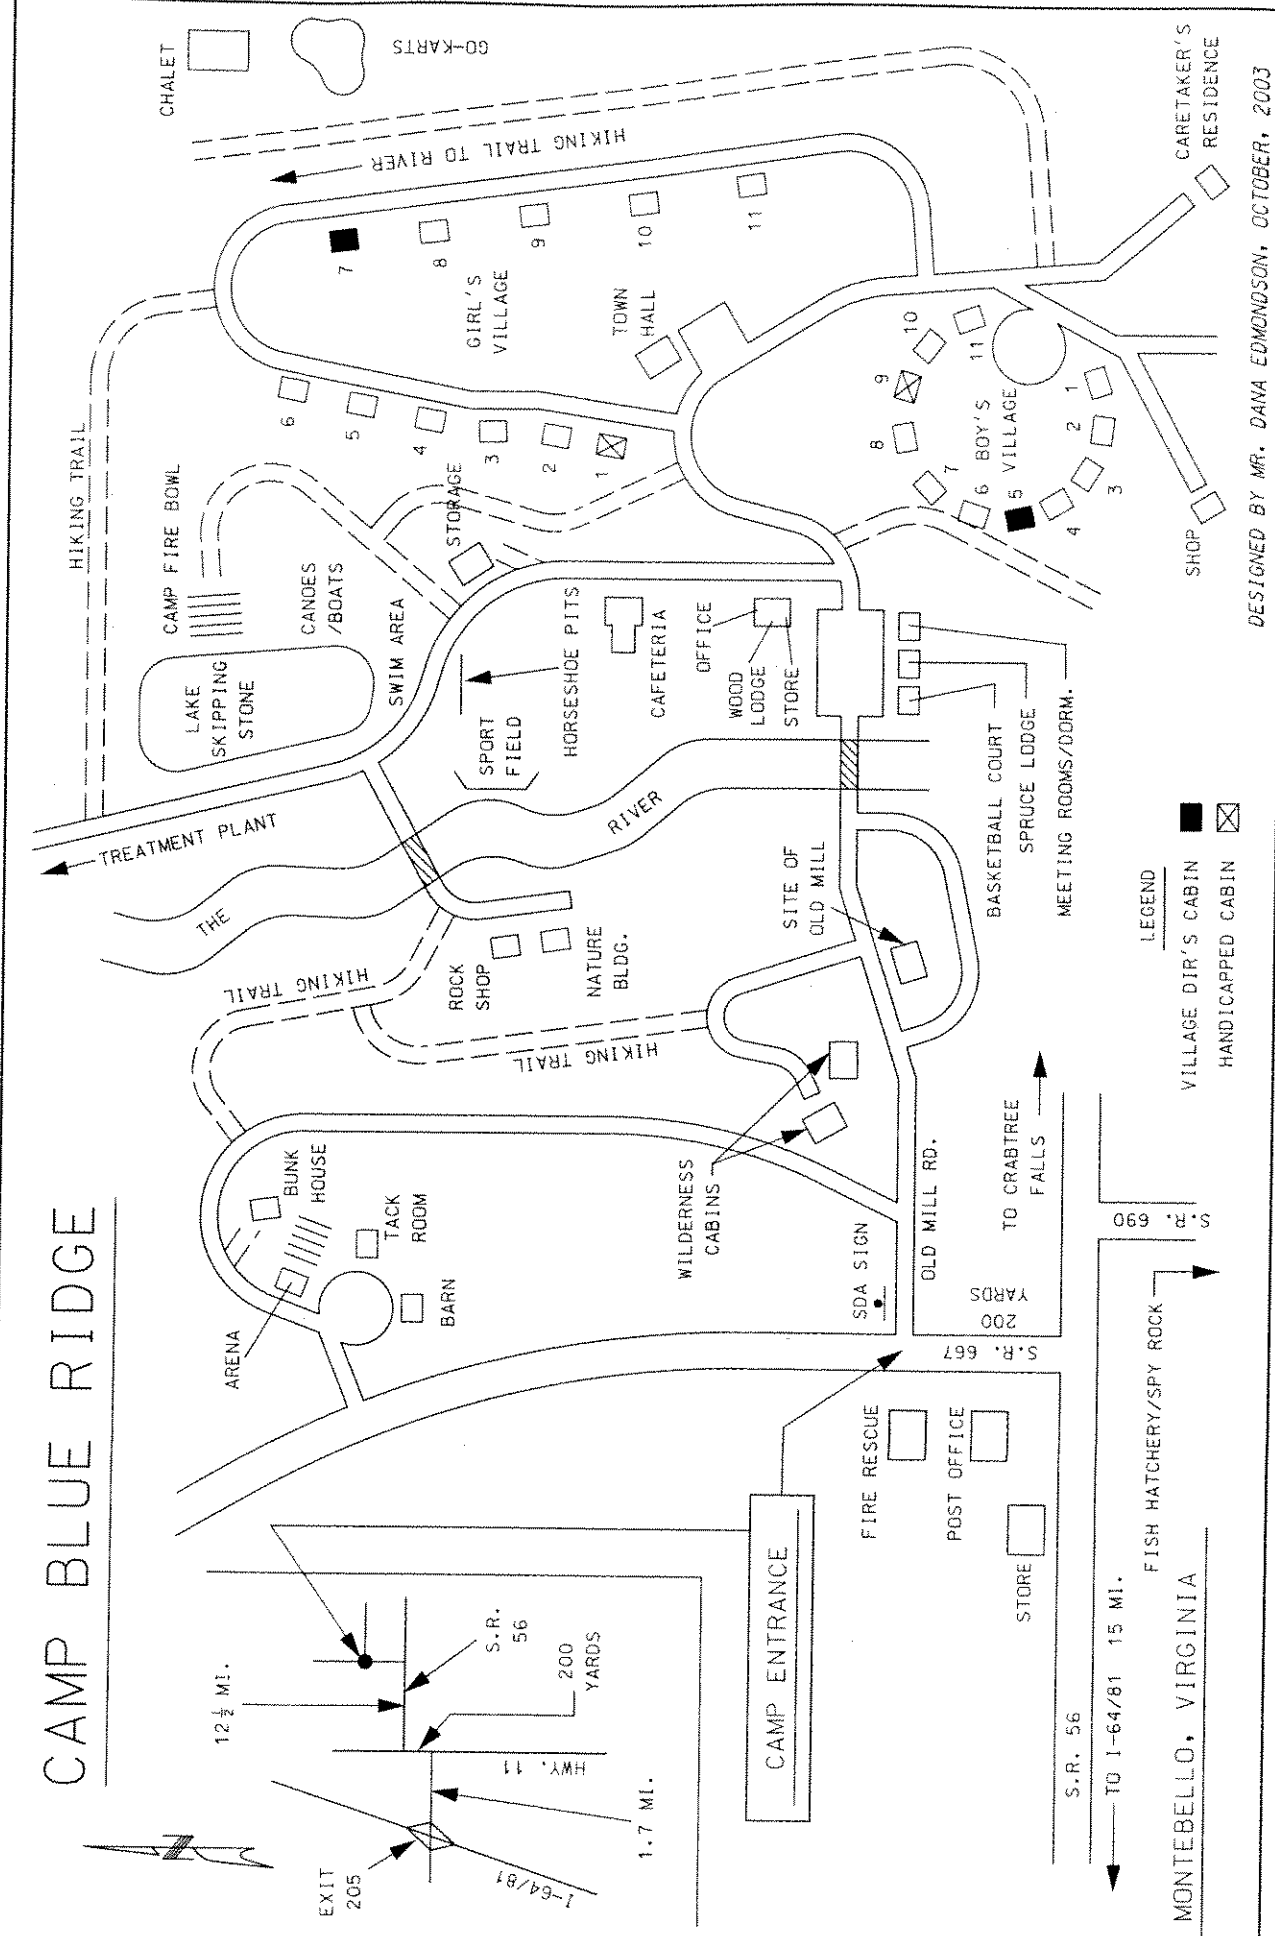

CAMP BLUE RIDGE

LEGEND
 ■ VILLAGE DIR'S CABIN
 ☒ HANDICAPPED CABIN

DESIGNED BY MR. DANA EDMONDSON, OCTOBER, 2003

S.R. 56
 TO I-64/81 15 MI.
 FISH HATCHERY/SPY ROCK
 MONTEBELLO, VIRGINIA

SDA SIGN
 200 YARDS
 TO CRABTREE FALLS
 S.R. 667